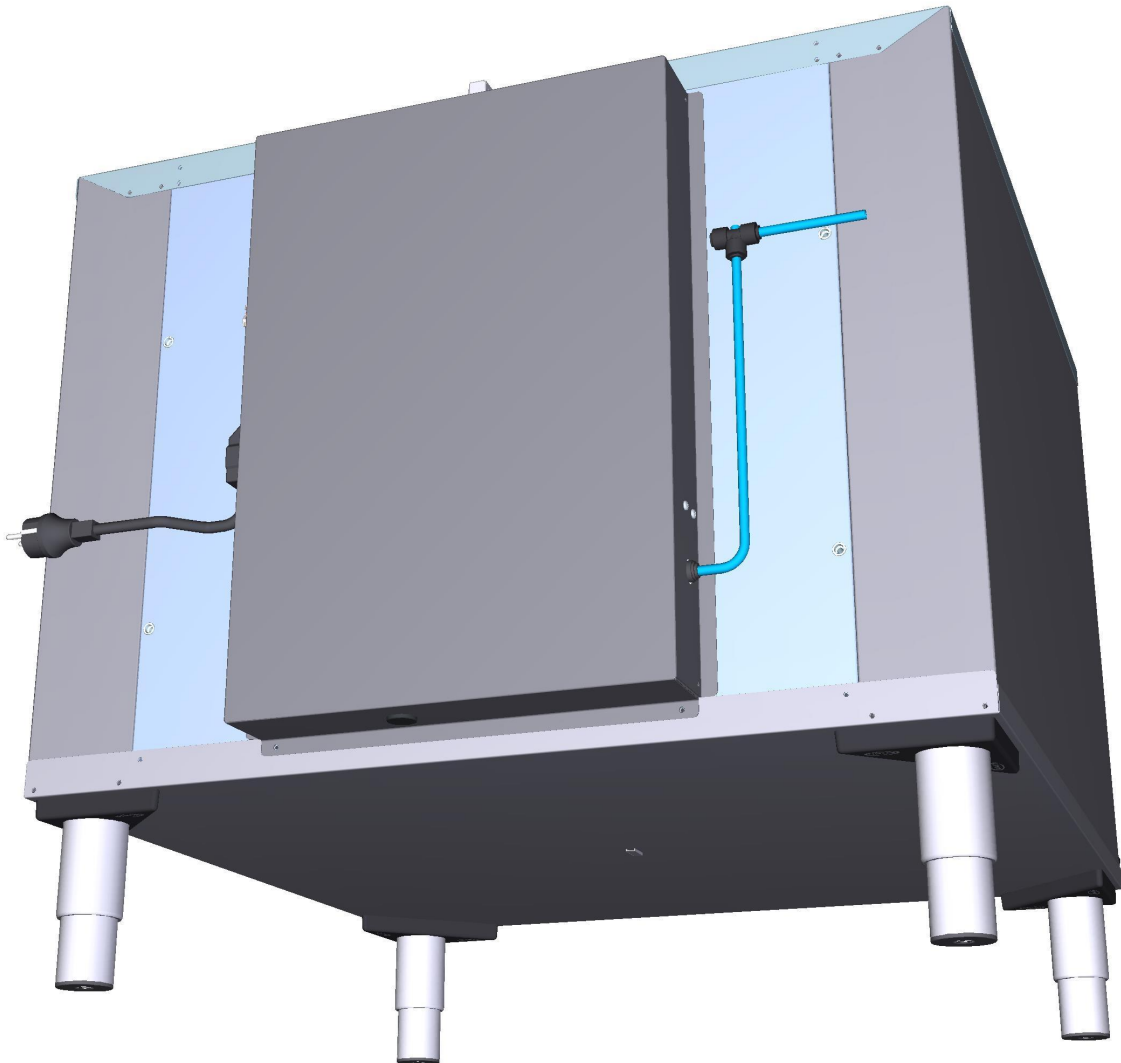

ASM1158B/0.D00 -

REAR